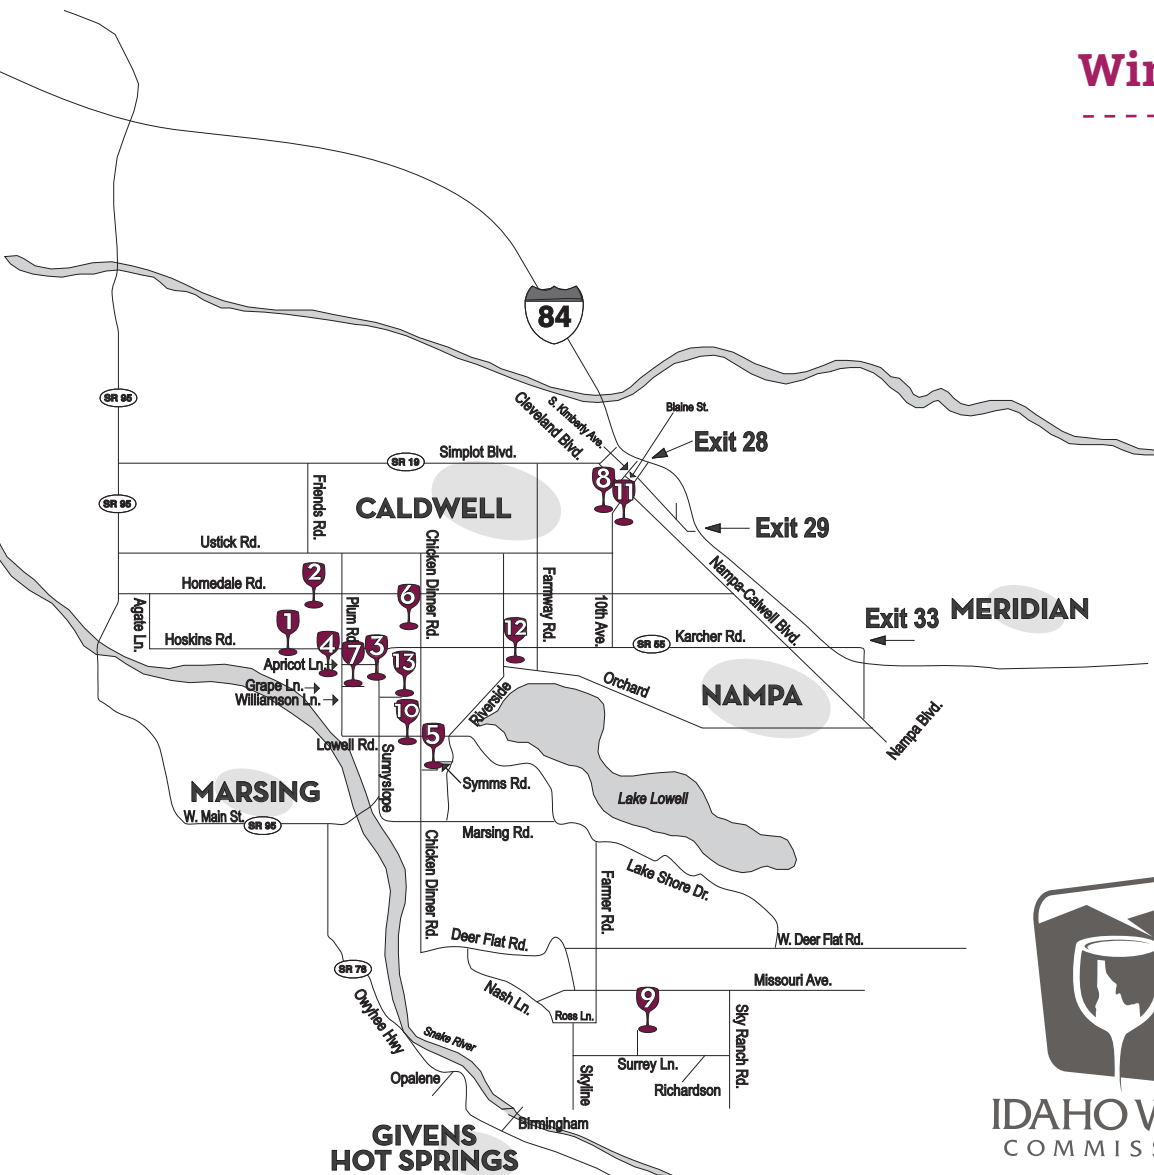

Idaho Wine Country

Sunnyslope Wine District

Wineries & Vineyards

- 1- Annadelle Winery
- 2- Bitner Vineyards
- 3- Fujishin Family Cellars
- 4- HAT Ranch Winery
- 5- Hells Canyon Winery
- 6- Huston Vineyards
- 7- Koenig Vineyards
- 8- Periple Wines
- 9- Sawtooth Estate Winery
- 10- Ste. Chapelle Winery
- 11- Vale Wine Company
- 12- Weston Winery
- 13- Williamson Orchards & Vineyards

IDAHO WINE
COMMISSION

*map not to scale
www.idahowines.org

9/2014