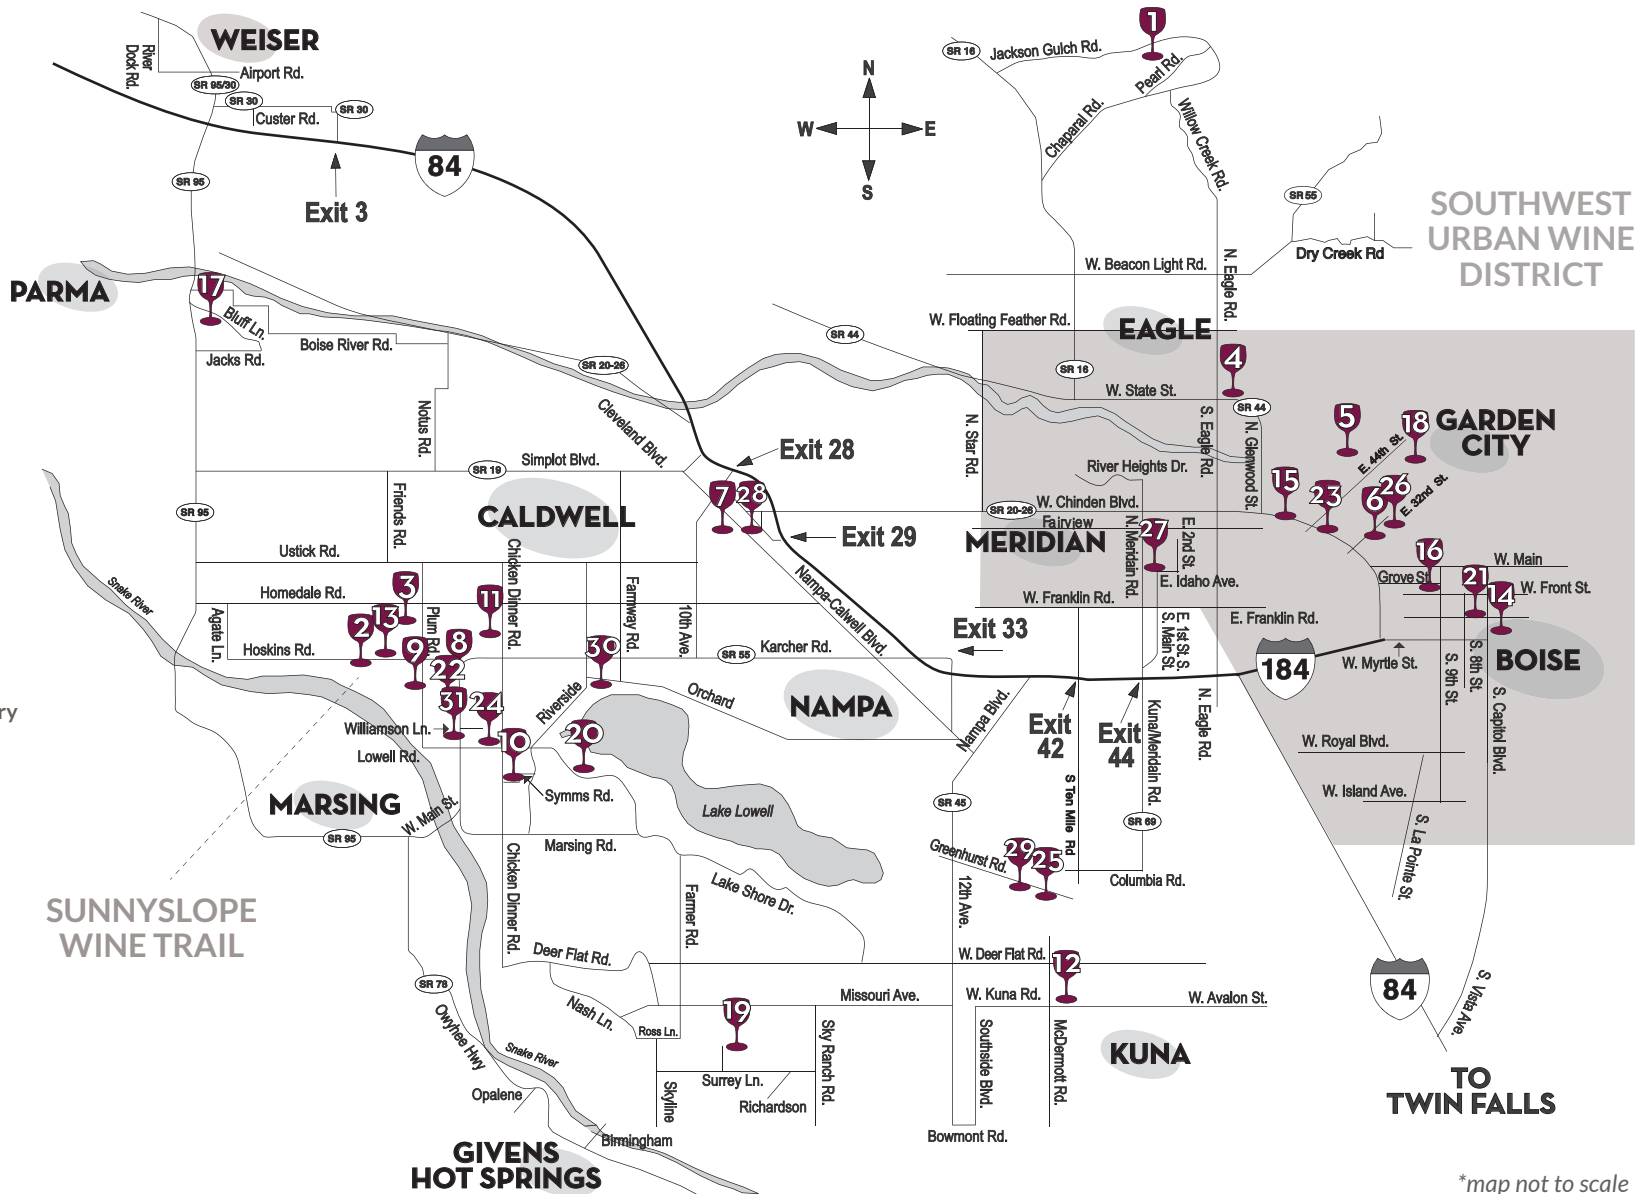

Wineries & Cideries

- 1 - 3 Horse Ranch Vineyards
- 2 - Annadelle Winery
- 3 - Bitner Vineyards
- 4 - Celler 616
- 5 - Cinder Wine
- 6 - Coiled Winess
- 7 - Frenchman's Gulch Winery
- 8 - Fujishin Family Cellars / Lost West Winery
- 9 - HAT Ranch Winery
- 10 - Hells Canyon Winery / Zhooh Zhooh Wines
- 11 - Huston Vineyards
- 12 - Indian Creek Winery
- 13 - Koenig Vineyards
- 14 - Longdrop Cider Co.
- 15 - Meriwether Cider Co.
- 16 - Mouvance Winery
- 17 - Parma Ridge Winery
- 18 - Potter Wines
- 19 - Sawtooth Winery
- 20 - SCORIA Vineyard & Winery
- 21 - Snake River Winery
- 22 - Stack Rock Cidery
- 23 - Split Rail Winery
- 24 - Ste. Chapelle Winery
- 25 - Syringa Winery
- 26 - Telaya Wine Co.
- 27 - Terra Nativa Vineyards
- 28 - Vale Wine Co.
- 29 - Vizcaya Winery
- 30 - Weston Winery
- 31 - Williamson Orchards & Vineyards

Idaho Wine Country Southwest Wine Region

*map not to scale
www.idahowines.org