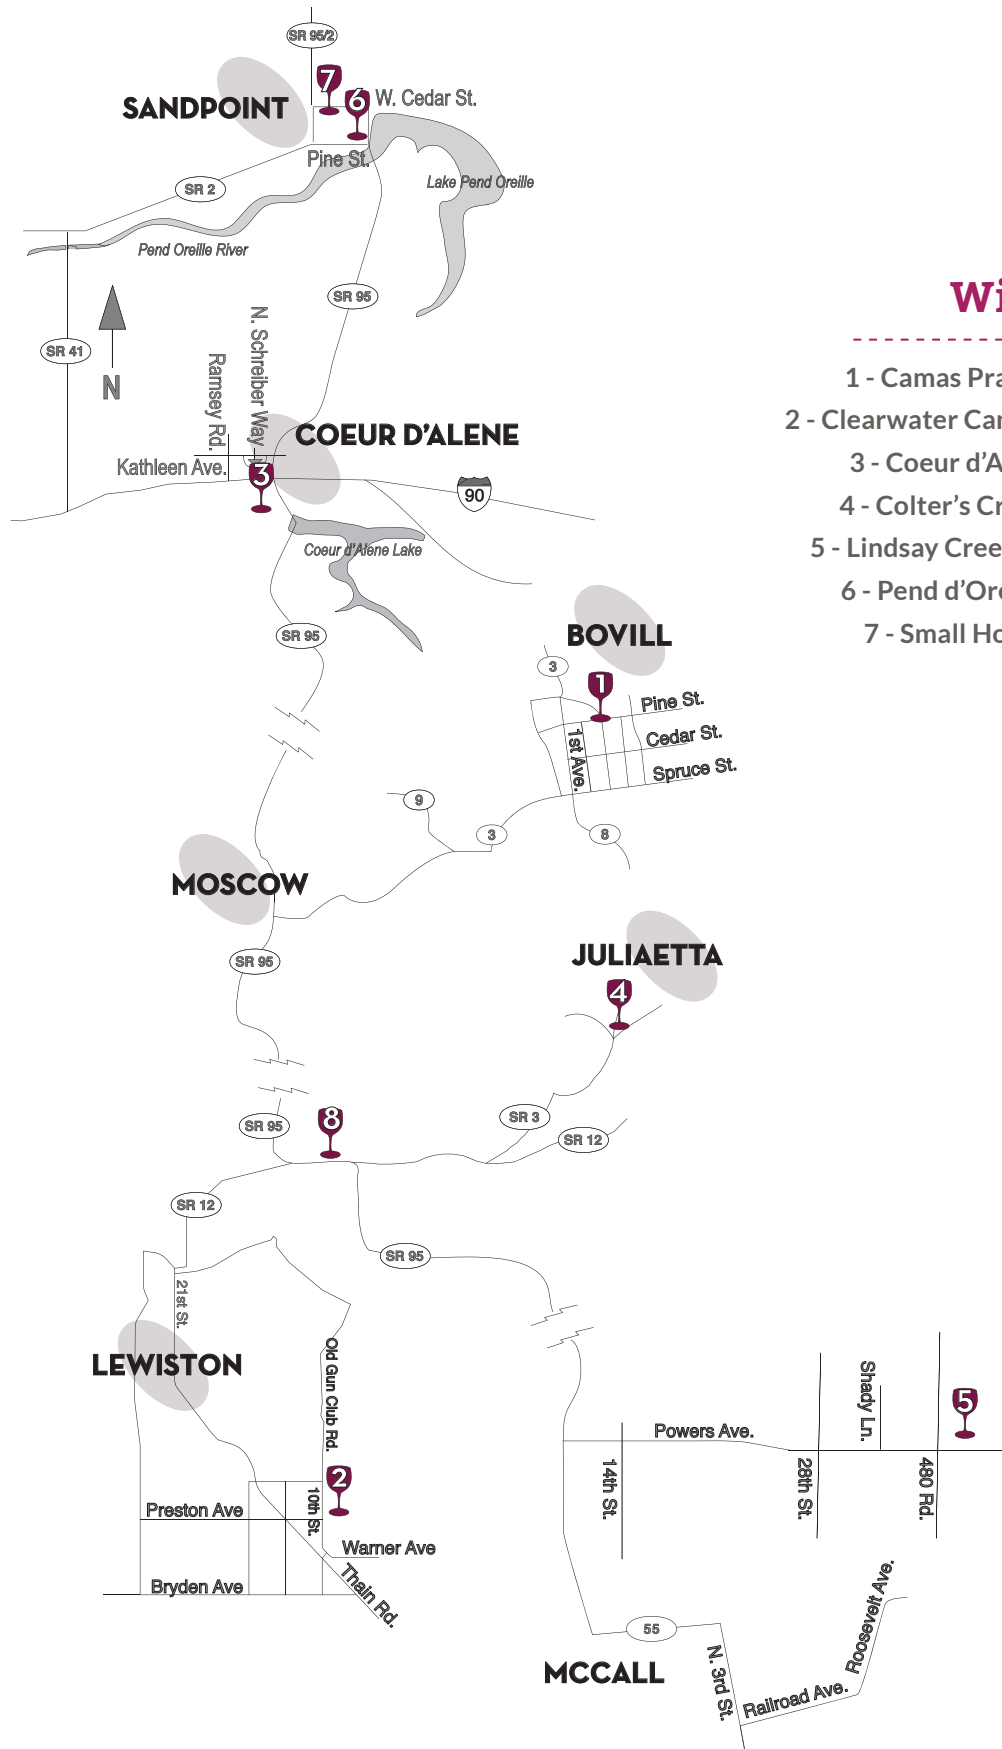

# Idaho Wine Country

## Northern Wine Region

### Wineries

- 1 - Camas Prairie Winery
- 2 - Clearwater Canyon Cellars
- 3 - Coeur d'Alene Cellars
- 4 - Colter's Creek Winery
- 5 - Lindsay Creek Vineyards
- 6 - Pend d'Oreille Winery
- 7 - Small House Winery
- 8 - Vine46