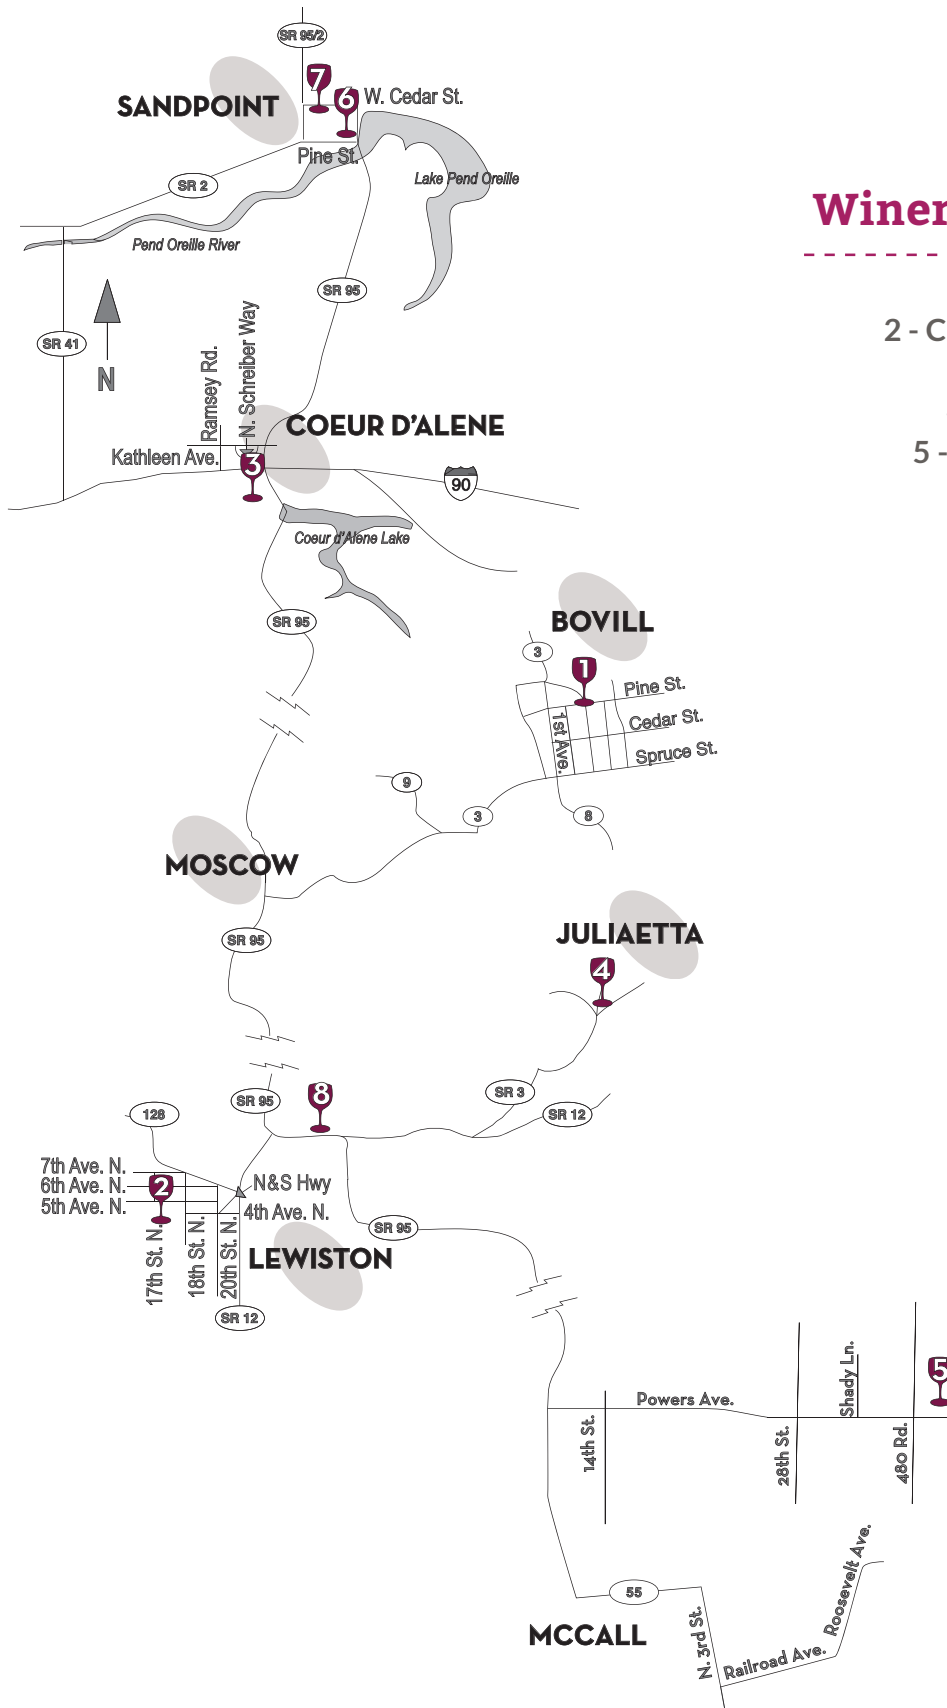

# Idaho Wine Country

## Northern Wine Region

### Wineries & Vineyards

- 1 - Camas Prairie Winery
- 2 - Clearwater Canyon Cellars
- 3 - Coeur d'Alene Cellars
- 4 - Colter's Creek Winery
- 5 - Lindsay Creek Vineyards
- 6 - Pend d'Oreille Winery
- 7 - Small House Winery
- 8 - Vine 46

\*map not to scale

[www.idahowines.org](http://www.idahowines.org)