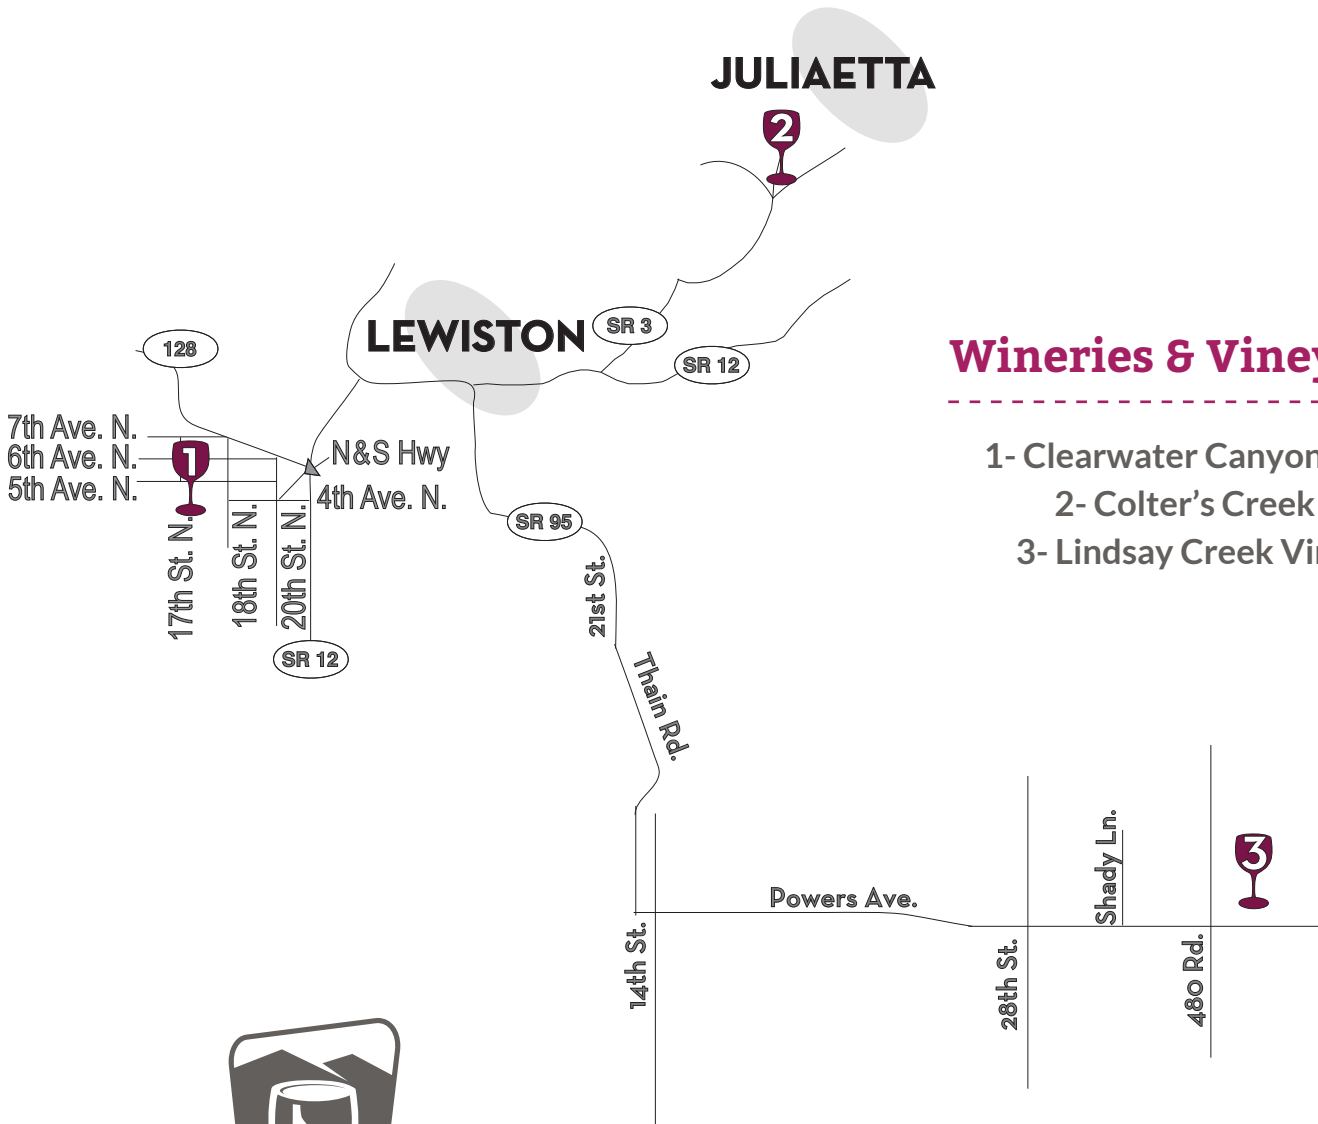

Idaho Wine Country

Lewis-Clark Wine District

Wineries & Vineyards

- 1- Clearwater Canyon Cellars
- 2- Colter's Creek Winery
- 3- Lindsay Creek Vineyards

*map not to scale
www.idahowines.org

9/2014